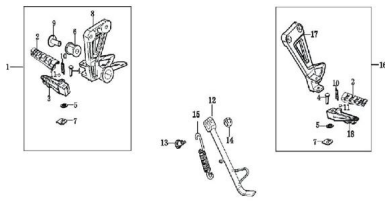

GRUPO PEDALIN TRASERO

Rating: Not Rated Yet

Price:

Variant price modifier:

Base price with tax:

Price with discount:

Salesprice with discount:

Sales price:

Sales price without tax:

Discount:

Tax amount:

[Ask a question about this product](#)

Description

Ref.	Título	Código
1	KIT PEDALIN TRASERO DERECHO	76-31216
2	GOMA PEDALIN	76-31229
3	CUERPO PEDALIN DERECHO	76-31231
4	PERNO	76-38061
5		76-38057
6		76-38089