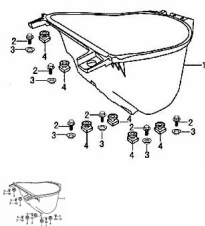

GRUPO PORTA CASCO

Rating: Not Rated Yet

Price:

Variant price modifier:

Base price with tax:

Price with discount:

Salesprice with discount:

Sales price:

Sales price without tax:

Discount:

Tax amount:

[Ask a question about this product](#)

Description

Ref.	Título	Código
1	BAUL PORTA CASCO	52-82315
1	BAUL PORTA CASCO (MP3)	125-80045
2	TORNILLO M6X35	52-GB/T16674-29
3	BUJE	52-96103-1
4	JUNTA PLASTICA BAUL PORTA CASCO	52-82345