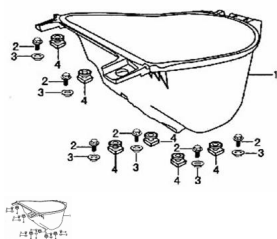

GRUPO PORTA CASCO

Rating: Not Rated Yet

Price:

Variant price modifier:

Base price with tax:

Price with discount:

Salesprice with discount:

Sales price:

Sales price without tax:

Discount:

Tax amount:

[Ask a question about this product](#)

Description

	Ref.	Título	Código
1		BAUL PORTA CASCO	52-82315
1		BAUL PORTA CASCO (MP3)	125-80045
2		TORNILLO M6X35	52-GB/T16674-29
3		BUJE	52-96103-1
4		JUNTA PLASTICA BAUL PORTA CASCO	52-82345