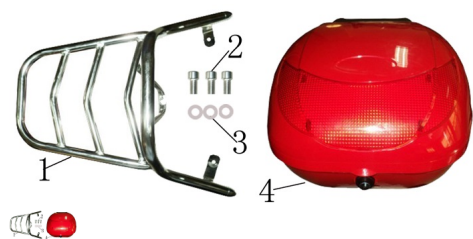

GRUPO PORTA EQUIPAJE TRASERO

Rating: Not Rated Yet

Price:

Variant price modifier:

Base price with tax:

Price with discount:

Salesprice with discount:

Sales price:

Sales price without tax:

Discount:

Tax amount:

[Ask a question about this product](#)

Description

	Ref.	Titulo		Código
1		Porta equipaje trasero		194-52000-1
2		Tornillo M8x16		194-B2581-1
3		Arandela ?8		194-B5180-3
4		Baulera trasera		194-52200