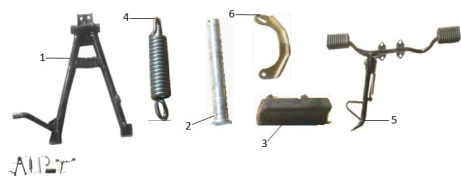

GRUPO POSAPIES DELANTERO

Rating: Not Rated Yet

Price:

Variant price modifier:

Base price with tax:

Price with discount:

Salesprice with discount:

Sales price: 1,00 $

Sales price without tax: 1,00 $

Discount:

Tax amount:

[Ask a question about this product](#)

Description

	Ref.	Título		Código
1		CABALLETE		172-003-001
2		EJE CABALLETE		172-020-002
3		GOMA TOPE CABALLETE		172-003-003
4		RESORTE CABALLETE		172-017-002
5		CONJUNTO PEDALIN		172-004-001
6		SOPORTE RESORTE CABALLETE		172-022-001