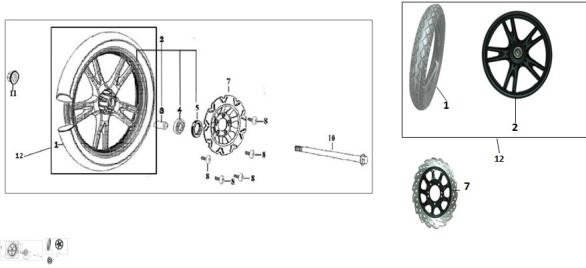

GRUPO RUEDA DELANTERA (RX 200 NAKED, RX 200 NAKED E, RX 200 R, RX 200 RE)

Rating: Not Rated Yet

Price:

Variant price modifier:

Base price with tax:

Price with discount:

Salesprice with discount:

Sales price:

Sales price without tax:

Discount:

Tax amount:

[Ask a question about this product](#)

Description	Ref.	Título	Código
	1	CUBIERTA	138-29015
	2	LLANTA D ELANTERA	138-29002
	7	DISCO DE FRENO	138-29142
	10	EJE RUEDA DE LANTERA	138-38087
	12	RUEDA DE LANTERA ARMADA	138-80075