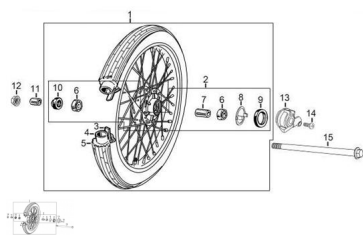

GRUPO RUEDA DELANTERA

Rating: Not Rated Yet

Price:

Variant price modifier:

Base price with tax:

Price with discount:

Salesprice with discount:

Sales price:

Sales price without tax:

Discount:

Tax amount:

[Ask a question about this product](#)

Description	Ref.	Título	Código
	1	RUEDA DE LANTERA ARMADA	
	2	LLANTA D ELANTERA	82-29011
	3		82-29017
	4	CAMARA	82-29018
	5	CUBIERTA 2,75X18	82-29016
	6	RULEMAN	82-38063
	7	BUJE EJE BALANCIN	82-38082
	8		82-38097
	9	RETEN	82-38065
	10		82-29013