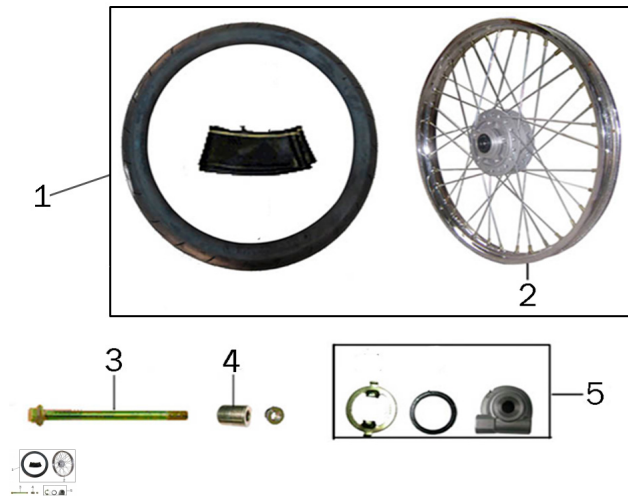

GRUPO RUEDA DELANTERA

Rating: Not Rated Yet

Price:

Variant price modifier:

Base price with tax:

Price with discount:

Salesprice with discount:

Sales price:

Sales price without tax:

Discount:

Tax amount:

[Ask a question about this product](#)

Description	POS.	CODIGO	DESCRIPCION	DESCRIPTION	CANT
	1	231-80090	RUEDA DELATERA ARMADA	Front Wheel Comp	1
	2	231-80015	LLANTA DELANTERA	Front Wheel Rim Comp	1
	3	231-80095	EJE RUEDA DELANTERA	Front Tube	1
	4	231-80100	BUJE RUEDA DELANTERA	Front Tyre	1
	5	231-238D055511	REENVIO	Speedometer Gear Box	1