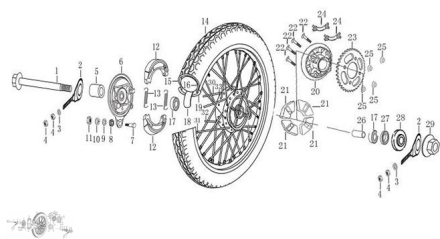

GRUPO RUEDA TRASERA

Rating: Not Rated Yet

Price:

Variant price modifier:

Base price with tax:

Price with discount:

Salesprice with discount:

Sales price:

Sales price without tax:

Discount:

Tax amount:

[Ask a question about this product](#)

Description	Ref.	Título	Código
	1	EJE RUEDA DE LANTERA	93-38087
	2	TIRA CADENA	93-31143
	3		93-38045
	4		93-38034
	5		93-38082
	6	TAPA DE MAZA	93-29085
	7	TORNILLO	93-50800
	8		93-38092