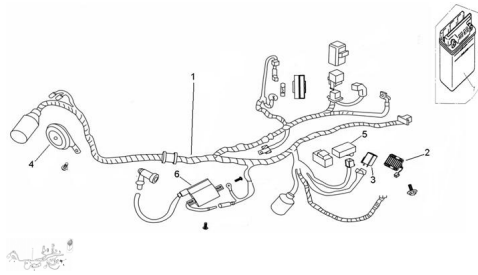

GRUPO SISTEMA ELECTRICO

Rating: Not Rated Yet

Price:

Variant price modifier:

Base price with tax:

Price with discount:

Salesprice with discount:

Sales price:

Sales price without tax:

Discount:

Tax amount:

[Ask a question about this product](#)

Description

Ref.	Título	Código
1	C. INSTALACION ELECTRICA	290801000
2	REGULADOR DE VOLTAJE	24-34310
3	DESTELLADOR 12 VOLTS	290800020
4	BOCINA	290801010
5	CDI	290305000
6	BOBINA C/CABLE Y CAPUCHON	290304000
7	BATERIA YB2SL	290800400