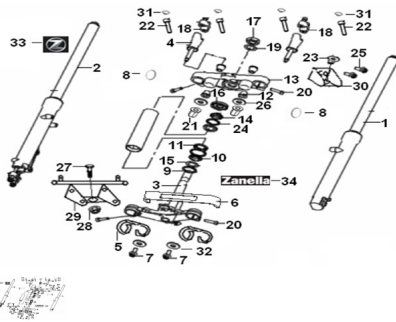

GRUPO SUSPENSION DELANTERA

Rating: Not Rated Yet

Price:

Variant price modifier:

Base price with tax:

Price with discount:

Salesprice with discount:

Sales price:

Sales price without tax:

Discount:

Tax amount:

[Ask a question about this product](#)

Description	Ref.	Título	Código
	1	BARRAL D	175-43200
	2	BARRAL D	175-43300
	3	CRUZETA CON CAÑO VELA	175-43100
	4	SOPORTE INFERIOR	175-43010
	5		175-81030