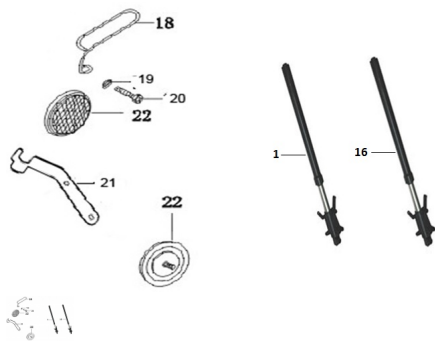

## GRUPO SUSPENSION INVERTIDA (RX 200 NAKED, RX 200 R)

Rating: Not Rated Yet

**Price:**

Variant price modifier:

Base price with tax:

Price with discount:

Salesprice with discount:

Sales price:

Sales price without tax:

Discount:

Tax amount:

[Ask a question about this product](#)

Description	Ref.	Título	Código
	1	BARRAL	177-31045
	16	BARRAL	177-31046
	22		177-28001