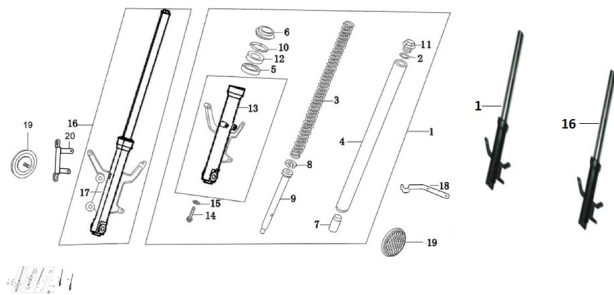

GRUPO SUSPENSION (RX 200 NAKED E, RX 200 RE)

Rating: Not Rated Yet

Price:

Variant price modifier:

Base price with tax:

Price with discount:

Salesprice with discount:

Sales price:

Sales price without tax:

Discount:

Tax amount:

[Ask a question about this product](#)

Description	Ref.	Título	Código
	1	PIERNA	138-31045
	2	ORING D= 27.4_D=2.4	138-38084
	7	BUJE DE GOMA	138-38082
	13	PIERNA BARRAL	138-31049
	16	PIERNA DERECHA	138-31046
	19		138-28001