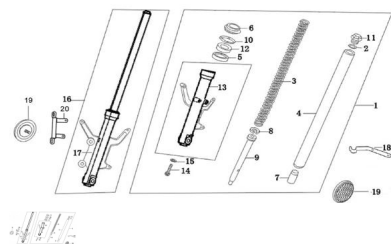

GRUPO SUSPENSION

Rating: Not Rated Yet

Price:

Variant price modifier:

Base price with tax:

Price with discount:

Salesprice with discount:

Sales price:

Sales price without tax:

Discount:

Tax amount:

[Ask a question about this product](#)

Description	Ref.	Título	Código
	1	PIERNA	138-31045
	2	ORING D=27.4_D=2.4	138-38084
	3	RESORTE BARRAL	138-31059
	4	CILINDRO BARRAL	138-31051
	5	CUBETA BARRAL	138-38044
	6		138-31057
	7	BUJE DE GOMA	138-38082
	8	RETEN	138-31061
	9	PISTON BARRAL	138-31063
	10	O-RING	138-31077
	11	TUERCA	138-31065