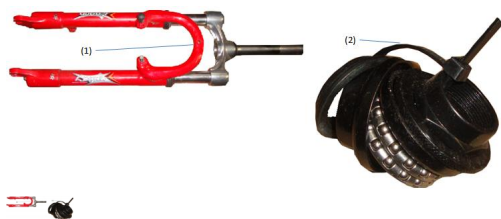

GRUPO SUSPENSION

Rating: Not Rated Yet

Price:

Variant price modifier:

Base price with tax:

Price with discount:

Salesprice with discount:

Sales price:

Sales price without tax:

Discount:

Tax amount:

[Ask a question about this product](#)

Description	Ref.	Título	Código
	1		360201000
	2	KIT MOVIM IENTO DE	360203000
	3	GRUPO S	360200000