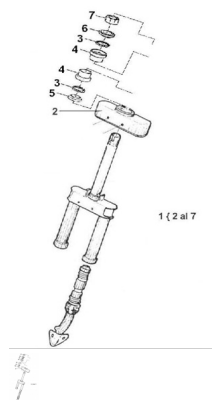

GRUPO SUSPENSION

Rating: Not Rated Yet

Price:

Variant price modifier:

Base price with tax:

Price with discount:

Salesprice with discount:

Sales price:

Sales price without tax:

Discount:

Tax amount:

[Ask a question about this product](#)

Description	Ref.	Título	Código
	1	Conjunto horquilla armada POCK roja	
	2	Cubre cruceta	
	3	Jaula porta bolillas dirección	
	4	Cubeta POCK	
	5	Cubeta inferior