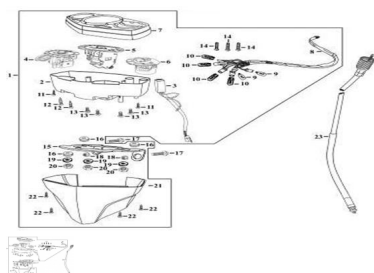

GRUPO TABLERO

Rating: Not Rated Yet

Price:

Variant price modifier:

Base price with tax:

Price with discount:

Salesprice with discount:

Sales price:

Sales price without tax:

Discount:

Tax amount:

[Ask a question about this product](#)

Description	Ref.	Título	Código
	1		
	2	CAJA VEL	82-28141
	3		82-28181
	4		82-28170
	5		82-28160
	6	MEDIDOR NIVEL DE	82-28184