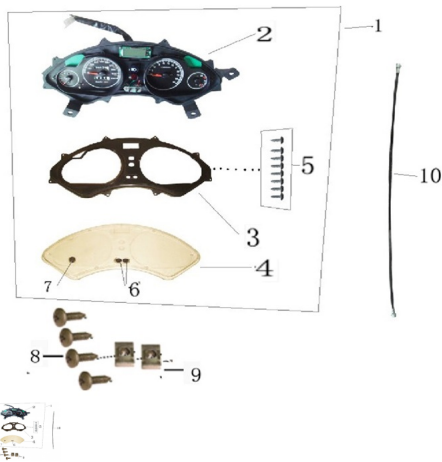

GRUPO TABLERO VELOCÍMETRO

Rating: Not Rated Yet

Price:

Variant price modifier:

Base price with tax:

Price with discount:

Salesprice with discount:

Sales price:

Sales price without tax:

Discount:

Tax amount:

[Ask a question about this product](#)

Description

ESTRUCTURA : GRUPO TABLERO VELOCÍMETRO

| | Ref. | Título | | Código |
|----|-------------|---------------------------|-----------|---------------|
| 1 | | CONJ. TABLERO VELOCÍMETRO | 202-80265 | |
| 4 | | COBERTOR DEL VELOCIMETRO | 202-80280 | |
| 10 | | CABLE ODÓMETRO?940mm? | 202-80310 | |