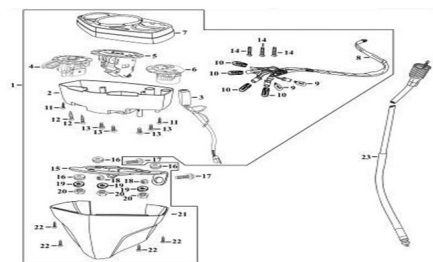

GRUPO TABLERO

Rating: Not Rated Yet

Price:

Variant price modifier:

Base price with tax:

Price with discount:

Salesprice with discount:

Sales price:

Sales price without tax:

Discount:

Tax amount:

[Ask a question about this product](#)

Description	Ref.	Título	Código
	1		
	2	CAJA VEL	82-28141
	3		82-28181
	4		82-28170
	5		82-28160