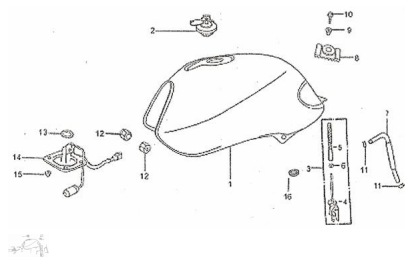

GRUPO TANQUE DE NAFTA

Rating: Not Rated Yet

Price:

Variant price modifier:

Base price with tax:

Price with discount:

Salesprice with discount:

Sales price:

Sales price without tax:

Discount:

Tax amount:

[Ask a question about this product](#)

Description	Ref.	Título	Código
	1	TANQUE DE NAFTA GRIS	
	1	TANQUE DE NAFTA NEGRO	
	1	TANQUE DE NAFTA AZUL	
	1	TANQUE DE NAFTA ROJO	
	2	TAPA TANQUE DE NAFTA	2-48200
	2	TAPA TANQUE DE NAFTA TUNNING	17-80010
	3	ROBINETE	2-16910