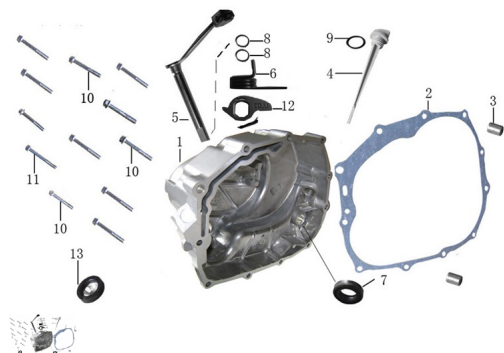

GRUPO TAPA CARTER LADO EMBRAGUE

Rating: Not Rated Yet

Price:

Variant price modifier:

Base price with tax:

Price with discount:

Salesprice with discount:

Sales price:

Sales price without tax:

Discount:

Tax amount:

[Ask a question about this product](#)

Description	Ref.	Título	Código
	1	Tapa cárter derecho	
	2	Junta tapa cárter derecho	
	4	Varilla medidora nivel de aceite	
	5	Leva de embrague	