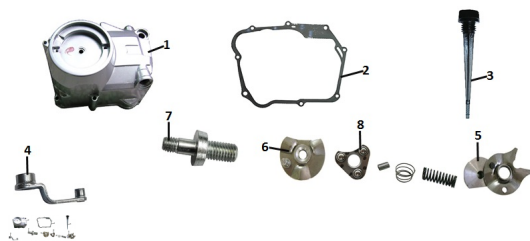

## GRUPO TAPA CARTER LADO EMBRAGUE

Rating: Not Rated Yet

**Price:**

Variant price modifier:

Base price with tax:

Price with discount:

Salesprice with discount:

Sales price:

### Description

	Ref.	Título	Código
1		TAPA CARTER LADO EMBRAGUE	95-310/1P50FMG-
2		JUNTA TAPA CARTER	95-319/1P50FMG
3		VARILLA DE ACEITE	95-611/1P50FMG
4		HORQUILLA SELECTORA EMBRAGUE	95-810/1P50FMG-
5		PLACA SELECTORA EMBRAGUE	95-830/1P50FMG-
6		PLACA SEPARADORA	95-840/1P50FMG-
7		TORNILLO	95-871/1P50FMG-
8		EMPUJADOR	95-850/1P50FMG-