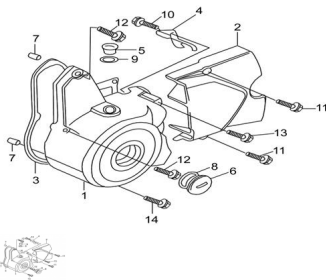

GRUPO TAPA CARTER LADO VOLANTE (ZB 110D / SEXY 110)

Rating: Not Rated Yet

Price:

Variant price modifier:

Base price with tax:

Price with discount:

Salesprice with discount:

Sales price:

Sales price without tax:

Discount:

Tax amount:

[Ask a question about this product](#)

Description

Ref.	Título	Código
1	TAPA CARTER LADO VOLANTE (GRIS)	10-11411/1P50FM
1	TAPA CARTER LADO VOLANTE (CROMADA)	3-11411/1P50FM
2	TAPA PIÑÓN (GRIS)	10-11451/1P50FM
2	TAPA PIÑÓN (CROMADA)	3-11451/1P50FM
3	JUNTA TAPA CARTER LADO VOLANTE	10-11419/1P50FM
4	ABRAZADERA ALAMBRE	10-31911/1P50FM
5	TAPON DE INSPECCION	10-11412/1P50FM
6	TAPON DE INSPECCION VOLANTE MAGNETICO	10-11413/1P50FM
7	PERNO GUÍA 8 X 12	10-11318/1P50FM

	Ref.	Título	Código
8		O-RING TAPON VENTANA 27 X 2,0	10-11415/1P50FM
9		O-RING TAPON INSPECCION 13,5 X 2,4	10-11414/1P50FM