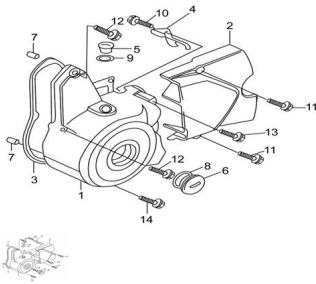

## GRUPO TAPA CARTER LADO VOLANTE (ZB 110D / SEXY 110)

Rating: Not Rated Yet

**Price:**

Variant price modifier:

Base price with tax:

Price with discount:

Salesprice with discount:

Sales price:

Sales price without tax:

Discount:

Tax amount:

[Ask a question about this product](#)

Description

Ref.	Título	Código
1	TAPA CARTER LADO VOLANTE (GRIS)	10-11411/1P50FM
1	TAPA CARTER LADO VOLANTE (CROMADA)	3-11411/1P50FM
2	TAPA PIÑON (GRIS)	10-11451/1P50FM
2	TAPA PIÑON (CROMADA)	3-11451/1P50FM
3	JUNTA TAPA CARTER LADO VOLANTE	10-11419/1P50FM

	Ref.	Título	Código
4		ABRAZADERA ALAMBRE	10-31911/1P50FM
5		TAPON DE INSPECCION	10-11412/1P50FM
6		TAPON DE INSPECCION VOLANTE MAGNETICO	10-11413/1P50FM
7		PERNO GUÍA 8 X 12	10-11318/1P50FM
8		O-RING TAPON VENTANA 27 X 2,0	10-11415/1P50FM
9		O-RING TAPON INSPECCION 13,5 X 2,4	10-11414/1P50FM