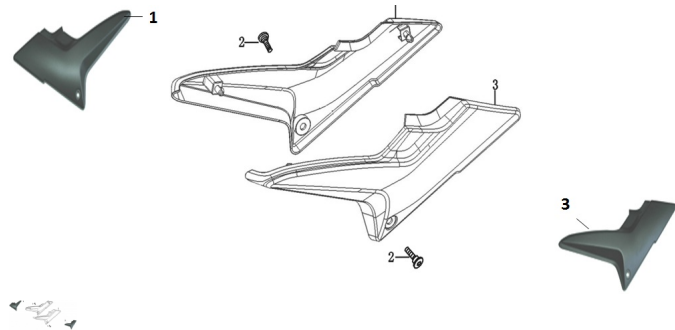

## GRUPO TAPAS LATERALES (RX 200 NAKED, RX 200 NAKED E, RX 200 R, RX 200 RE)

Rating: Not Rated Yet

**Price:**

Variant price modifier:

Base price with tax:

Price with discount:

Salesprice with discount:

Sales price:

Sales price without tax:

Discount:

Tax amount:

[Ask a question about this product](#)

Description	Ref.	Título	Código
	1	TAPA LAT IZQ BAJO TANQUE	138-34075
	3	TAPA LAT DER BAJO TANQUE	138-34087