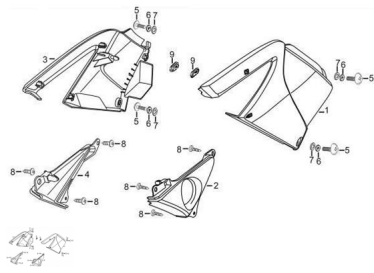

GRUPO TAPAS LATERALES

Rating: Not Rated Yet

Price:

Variant price modifier:

Base price with tax:

Price with discount:

Salesprice with discount:

Sales price:

Sales price without tax:

Discount:

Tax amount:

[Ask a question about this product](#)

Description

Ref.	Título	Código
1	TAPA BAJO TANQUE	
2		
3	TAPA BAJO TANQUE DERECHA	

Ref.	Título	Código
4		
5		
6		82-38045
7		82-38092
8	TORNILLO TAPA	82-38031
9	BUJE DE GOMA	