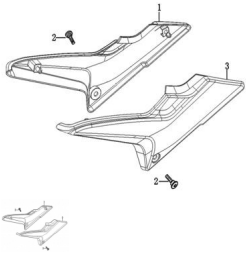

GRUPO TAPAS LATERALES

Rating: Not Rated Yet

Price:

Variant price modifier:

Base price with tax:

Price with discount:

Salesprice with discount:

Sales price:

Sales price without tax:

Discount:

Tax amount:

[Ask a question about this product](#)

Description	Ref.	Título	Código
	1	TAPA LAT IZQ BAJO TANQUE	138-34075
	2	TORNILLO	138-38012
	3	TAPA LAT DER BAJO TANQUE	138-34087