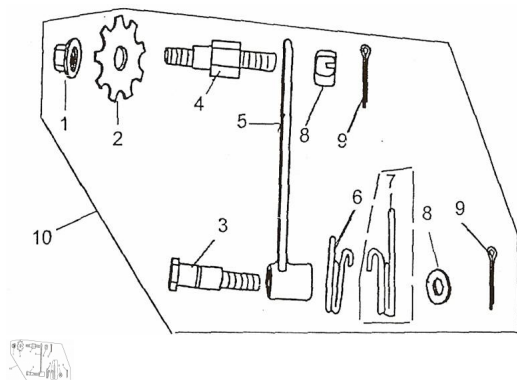

GRUPO TENSOR CADENA

Rating: Not Rated Yet

Price:

Variant price modifier:

Base price with tax:

Price with discount:

Salesprice with discount:

Sales price:

Sales price without tax:

Discount:

Tax amount:

[Ask a question about this product](#)

Description	Ref.	Título	Código
	1	TUERCA M6	
	2	CORONA ZCT 125	21-29521
	3	EMPALME FRONTAL TENSOR CADENA ZCT 125	21-61531
	4	EMPALME	21-61532
	5	ESTIRA CADENA ZCT 125	21-61520