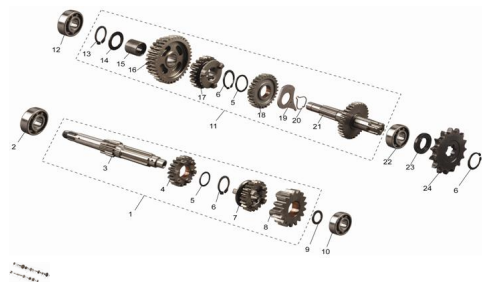

GRUPO TRANSMISION

Rating: Not Rated Yet

Price:

Variant price modifier:

Base price with tax:

Price with discount:

Salesprice with discount:

Sales price:

Sales price without tax:

Discount:

Tax amount:

[Ask a question about this product](#)

Description

	Ref.	Título	Código
1		Main axle assy	111-ZA1-51000
2		rodamiento	111-BGB/T276
3		Spindle	111-ZA1-51030
4		Spindle	111-ZA1-51030
5		Washers	111-ZA1-51040
6		Circlip	111-ZA1-50040
7		Spindle	111-ZA1-51030
8		Spindle	111-ZA1-51030
9		Circlip	111-ZA1-50040
10		rodamiento	111-BGB/T276
11		Drive axle assy	111-ZA1-52000