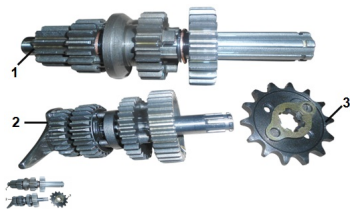

GRUPO TRANSMISION

Rating: Not Rated Yet

Price:

Variant price modifier:

Base price with tax:

Price with discount:

Salesprice with discount:

Sales price:

Sales price without tax:

Discount:

Tax amount:

[Ask a question about this product](#)

Description	Ref.	Título	Código
	1	EJE DE TR	39-900-3
	2	EJE DE TR	39-900-2
	3	PIÑON SALIDA Z=14