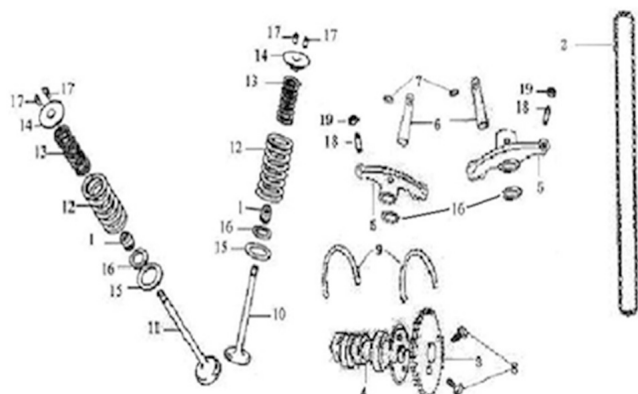

GRUPO VALVULAS

Rating: Not Rated Yet

Price:

Variant price modifier:

Base price with tax:

Price with discount:

Salesprice with discount:

Sales price:

Sales price without tax:

Discount:

Tax amount:

[Ask a question about this product](#)

Description	POS.	CODIGO	DESCRIPCION	DESCRIPTION	CANT
	1	231-14730	RETEN DE VALVULA	Oil Seal,Valve Stem	2
	2	231-14350	VARILLA DE EMPUJE	timing chain	1
	3	231-14321	PIÑON CONDUCTOR ARBOL DE LEVAS	driven sprocket	1
	4	231-14110	ARBOL DE LEVAS	camshaft	1
	5	231-14411	BALANCIN DE VALVULAS	valve rocker	2
	6	231-14413	REGULADOR DE VALVULAS	rockshaft	2
	9	231-14117	BANCADA DEL ARBOL DE LEVAS	camshaft location block	2
	10	231-14710	VALVULA DE ADMISION	Inlet Valve	1
	11	231-14720	VALVULA DE ESCAPE	Exhaust Valve	1
	12	231-14755	RESORTE DE VALVULA EXTERNO	Outer Spring,Valve	2
	13	231-14756	RESORTE DE VALVULA EXTERNO	Inner Spring,Valve	2
	14	231-14751	PLATILLO DE VALVULAS	Spring Seat,Upper	2
	15	231-14753	ARANDELA SUPERIOR RESORTE DE VALVULA	Spring Seat,Outer	2