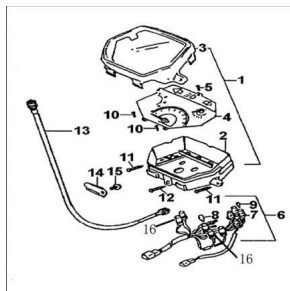

GRUPO VELOCIMETRO

Rating: Not Rated Yet

Price:

Variante price modifier:

Base price with tax:

Price with discount:

Salesprice with discount:

Sales price:

Sales price without tax:

Discount:

Tax amount:

[Ask a question about this product](#)

Description

	Ref.	Título	Código
1		CONJUNTO VELOCIMETRO	9-37000
2		SOPORTE VELOCIMETRO	9-37960
3		LENTE VELOCIMETRO	9-37941
4		TABLERO DE INSTRUMENTOS	9-37954
5		TORNILLO ST2.1X5	9-GB/T8-10
6		INSTALACION VELOCIMETRO	9-37910
7		CABLE LUCES	9-37920
8		BULBO 12V-1.7W	9-GB/T1-3
9		BULBO 12V-3.4W	9-GB/T1-4
10		TORNILLO M5X16	9-GB/T8-11
11		TORNILLO ST3.2X30	9-GB/T8-12
12		TORNILLO ST3.2X35	9-GB/T8-13
13		CABLE FLEXIBLE, ODOMETRO	9-46700
14		PRECINTO	9-37952
15		TORNILLO M6X12	9-GB/T5-4
16		BULBO 12V-1.7W	9-GB/T1-5