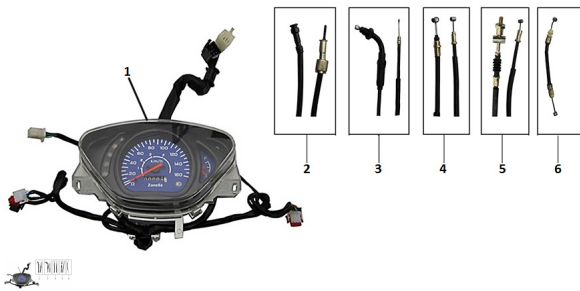

GRUPO VELOCIMETRO

Rating: Not Rated Yet

Price:

Variant price modifier:

Base price with tax:

Price with discount:

Salesprice with discount:

Sales price:

Sales price without tax:

Discount:

Tax amount:

[Ask a question about this product](#)

Description

Ref.	Título	Código
1	CONJUNTO VELOCIMETRO	10-37000
2	TRANSMISION VELOCIMETRO	49-46700
3	CABLE ACELERADOR	10-46310
4	CABLE CEBADOR	10-46330
5	CABLE DE FRENO DELANTERO	10-46100
6	CABLE TRABA ASIENTO	10-48330