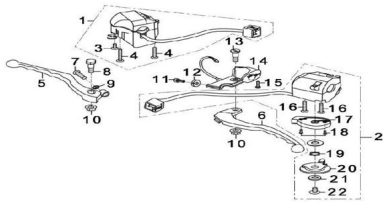

GRUPO VELOCIMETRO

Rating: Not Rated Yet

Price:

Variant price modifier:

Base price with tax:

Price with discount:

Salesprice with discount:

Sales price:

Sales price without tax:

Discount:

Tax amount:

[Ask a question about this product](#)

Description

Ref.	Título	Código
1		75-35100
2		75-35200
3	TORNILLO M4X16	
4	TORNILLO M4X16