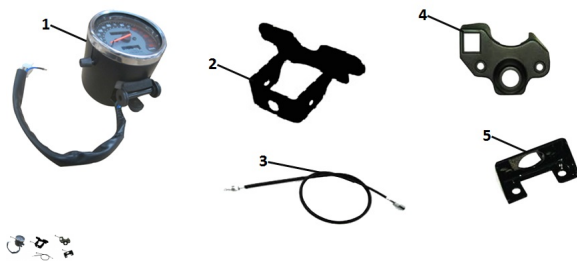

GRUPO VELOCIMETRO

Rating: Not Rated Yet

Price:

Variant price modifier:

Base price with tax:

Price with discount:

Salesprice with discount:

Sales price:

Sales price without tax:

Discount:

Tax amount:

[Ask a question about this product](#)

Description	Ref.	Título	Código
	1		190-28137
	2	SOPORTE	190-28157
	3	CABLE VE	190-28161
	4	CABLE VE	190-28161
	5	SOPORTE TAMBOR DE	190-27138