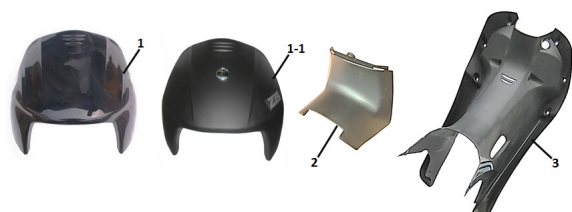

GRUPO VESTIMENTA

Rating: Not Rated Yet

Price:

Variant price modifier:

Base price with tax:

Price with discount:

Salesprice with discount:

Sales price:

Sales price without tax:

Discount:

Tax amount:

[Ask a question about this product](#)

Description

	Ref.	Título	Código
1		TAPA FRONTAL ROJA	95-43251RO
1		TAPA FRONTAL NEGRA	95-43252NE
1		TAPA FRONTAL NARANJA	95-43253NA
1		TAPA FRONTAL GRIS	95-43251GR
1.1		TAPA FRONTAL BLANCA ZB 110 Z1	95-43251BL
1.1		TAPA FRONTAL GRIS MATE ZB 110 Z1	95-43251GM
1.1		TAPA FRONTAL NEGRO MATE ZB 110 Z1	95-43251NM
2		TAPA MEDIA TRASERA NEGRO	49-43641NE
2		TAPA MEDIA TRASERA NARANJA	95-43571NA
2		TAPA MEDIA TRASERA AZULADO	95-43572AZ
2		TAPA MEDIA TRASERA ROJO	95-43573RO
3		CARENADO CUBREMOTOR NEGRO	49-43611
3		CARENADO CUBREMOTOR NEGRO MP3	136-80040