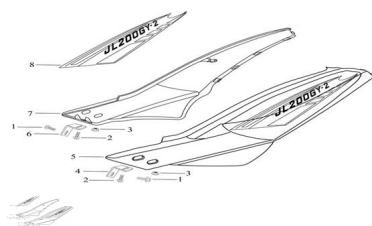

GRUPO VESTIMENTA

Rating: Not Rated Yet

Price:

Variant price modifier:

Base price with tax:

Price with discount:

Salesprice with discount:

Sales price:

Sales price without tax:

Discount:

Tax amount:

[Ask a question about this product](#)

Description

	Ref.	Título		Código
1		TORNILLO M6X8		69-38014-7
2		TORNILLO M6X16		69-38014-8
3		TUERCA M6		69-38037-3
4		SOPORTE TAPA LATERAL IZQUIERDA		69-34077