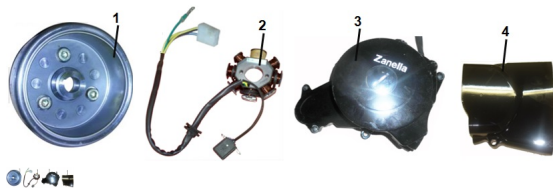

## GRUPO VOLANTE MAGNETICO Y ESTATOR

Rating: Not Rated Yet

**Price:**

Variant price modifier:

Base price with tax:

Price with discount:

Salesprice with discount:

Sales price:

Sales price without tax:

Discount:

Tax amount:

[Ask a question about this product](#)

Description	Ref.	Título	Código
	1	ROTOR PARA ESTATOR DE 8 BOBINAS	107-80065
	2	ESTATOR VOLANTE	107-80060
	3		150-80460
	4	TAPA PIÑON (NEGRO)	39-800-3-1