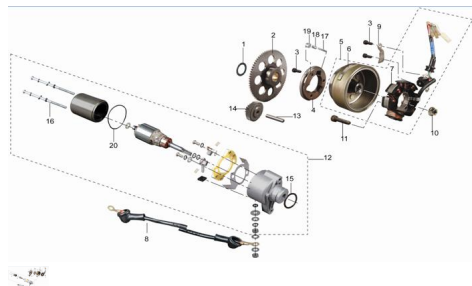

GRUPO VOLANTE MAGNETICO

Rating: Not Rated Yet

Price:

Variant price modifier:

Base price with tax:

Price with discount:

Salesprice with discount:

Sales price:

Sales price without tax:

Discount:

Tax amount:

[Ask a question about this product](#)

Description

Ref.	Título	Código
	CDI magneto components	111-F34-D5000
	Rotor assembly	111-F34-D5200
	Stator combinations	111-F34-D5100
1	Gasket	111-ZA1-80040
2	Starting moter sprocket	111-ZA1-84000
3	Screw	111-BYGK1004
4	Starter clutch outer assy	111-ZA1-83000
5	CDI magneto components	111-ZA5-11000
6	Rotor assembly	111-ZA5-11100