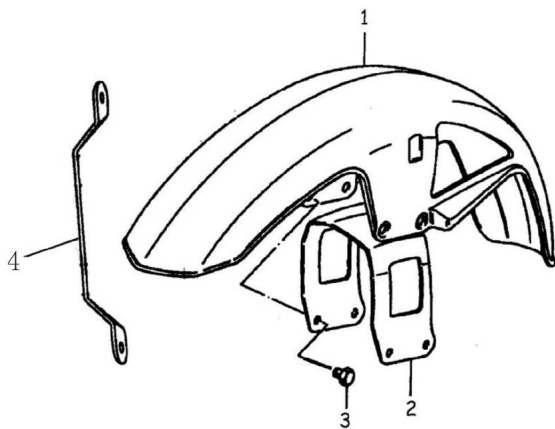

GUARDABARRO DELANTERO

Rating: Not Rated Yet

Price:

Variant price modifier:

Base price with tax:

Price with discount:

Salesprice with discount:

Sales price:

Sales price without tax:

Discount:

Tax amount:

[Ask a question about this product](#)

Description	Ref.	Título	Código
	1	GUARDABARRO DELANTERO AZUL	53-82100AZ
	1	GUARDABARRO DELANTERO ROJO	53-82100R0
	1	GUARDABARRO DELANTERO NEGRO	53-82100NE
	1	GUARDABARRO DELA	53-82100GR