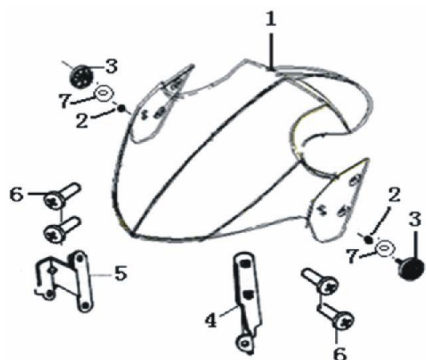

GUARDABARRO DELANTERO

Rating: Not Rated Yet

Price:

Variant price modifier:

Base price with tax:

Price with discount:

Salesprice with discount:

Sales price:

Sales price without tax:

Discount:

Tax amount:

[Ask a question about this product](#)

Description

	Ref.	Título	Código
1		GUARDABARRO DELANTERO NEGRO MATE	36-65101BMMNEM
1		GUARDABARRO DELANTERO NEGRO B1	36-65101BMMNE
2		TUERCA M5	36-B0400050-1
3		REFLECTOR DELANTERO	36-86300BMM
4		ANCLAJE GUARDABARRO DELANTERO, 1	36-65130B20
5		ANCLAJE GUARDABARRO DELANTERO, 2	36-65140B20
6		TORNILLO C/FLANGE M6 X 16	36-65114BMB
7		ARANDELA D.5	36-B0703000-1