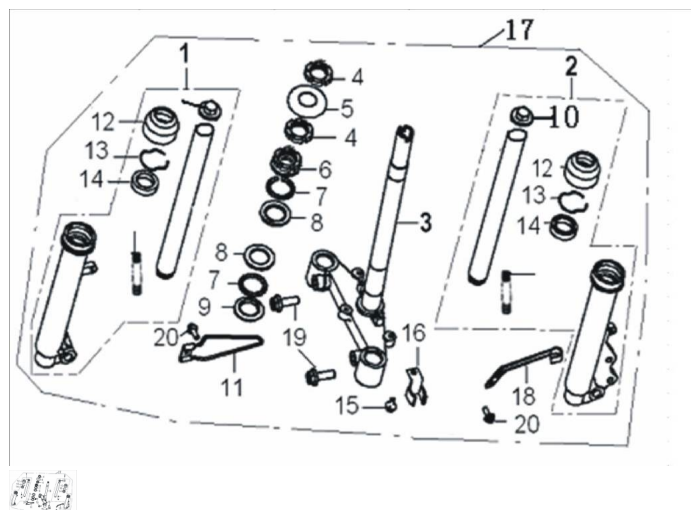

HORQUILLA DELANTERA

Rating: Not Rated Yet

Price:

Variant price modifier:

Base price with tax:

Price with discount:

Salesprice with discount:

Sales price:

Sales price without tax:

Discount:

Tax amount:

[Ask a question about this product](#)

Description

	Ref.	Título	Código
1		HORQUILLA DERECHA	36-43300J4G
2		HORQUILLA IZQUIERDA	36-43200J4G
3		CRUCETA DE DIRECCION	36-43100BMB
4		TUERCA II	36-43008BMA
5		CUBETA SUPERIOR	36-43005BMB