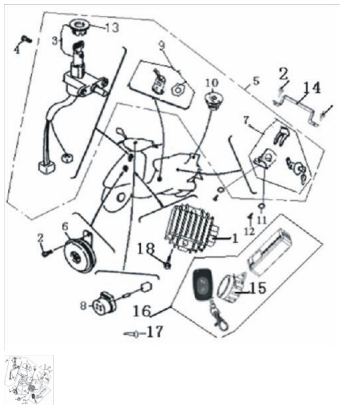

INSTALACION ELECTRICA II

Rating: Not Rated Yet

Price:

Variant price modifier:

Base price with tax:

Price with discount:

Salesprice with discount:

Sales price:

Sales price without tax:

Discount:

Tax amount:

[Ask a question about this product](#)

Description

	Ref.	Título		Código
1		C.REGULADOR		36-98801N0F
2		TORNILLO M6 X 12		36-B0109060-8
3		C. LLAVE DE CONTACTO		36-88100K80
4		TORNILLO M6 X 12		36-08002BMB
5		C. LLAVE DE CONTACTO		36-88000K80
6		BOCINA		36-95000B50
7		TRABA ASIENTO		36-88800BMB
8		AUDIO		36-96500BMO