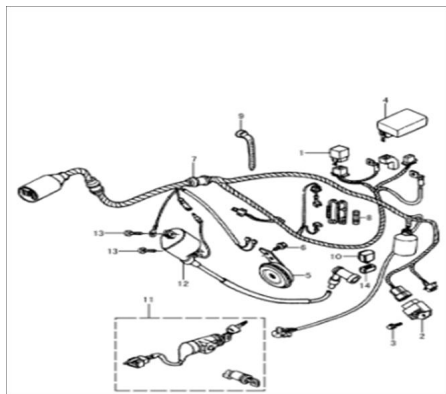

INSTALACION ELECTRICA

Rating: Not Rated Yet

Price:

Variant price modifier:

Base price with tax:

Price with discount:

Salesprice with discount:

Sales price:

Sales price without tax:

Discount:

Tax amount:

[Ask a question about this product](#)

Description

ESTRUCTURA : INSTALACION ELECTRICA

	Ref.	Título		Código
1		RELAY DE ARRANQUE	5-31800-23800	
2		REGULADOR DE VOLTAJE	5-32800H50000	
3		TORNILLO	5-01550-06126	
4		C.D.I.	5-32900H50001	
5		BOCINA	5-38500H50000	
6		TORNILLO	5-01550-16126	
7		INSTALACION ELECTRICA	5-36610H50020	
8		FUSIBLE	5-09481-10001	
9		PRECINTO PLASTICO	5-09407-25401	
10		RELAY DE GIRO	5-38610-12FH0	
11		LLAVE DE CONTACTO	5-95709H50000	
12		BOBINA DE IGNICION	5-33410H50000	
13		TORNILLO	5-02112-75206	
14		SOPORTE RELAY DE GIRO	5-38616-45F00