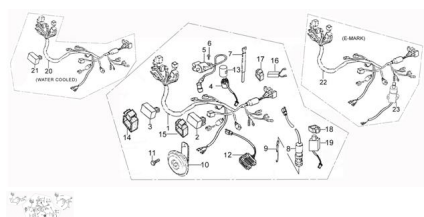

INSTALACION ELECTRICA

Rating: Not Rated Yet

Price:

Variant price modifier:

Base price with tax:

Price with discount:

Salesprice with discount:

Sales price:

Sales price without tax:

Discount:

Tax amount:

[Ask a question about this product](#)

Description	Ref.	Título	Código
	1		83-32100
	2	CONTROL DE IGNICIÓN	83-34400/1
	3		83-38210/1
	4	RELAY DE	83-34600/1
	5	BOBINA DE IGNICIÓN	83-34500/1
	6	TORNILLO M5X16	
	7		83-46911/1