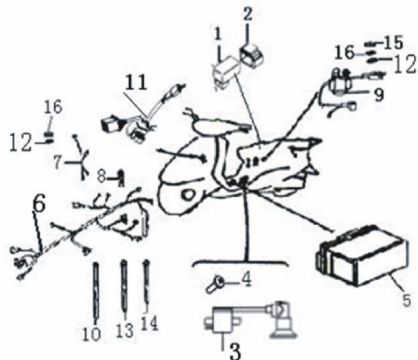

INSTALACION ELECTRICA

Rating: Not Rated Yet

Price:

Variant price modifier:

Base price with tax:

Price with discount:

Salesprice with discount:

Sales price:

Sales price without tax:

Discount:

Tax amount:

[Ask a question about this product](#)

Description

Ref.	Título	Código
1	CDI	36-97701BAA
2	SOPORTE CDI	36-96007BAA
3	B. BOBINA DE IGNICION	36-96200J5B
4	TORNILLO M6 X 20	36-B1304060-1
5	BATERIA YTX7L-BS	0-10040
6	C. INSTALACION	36-92000K80