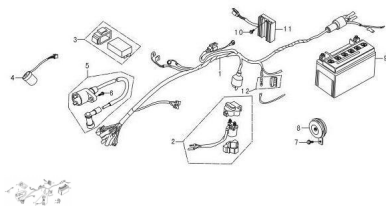

INSTALACION ELECTRICO

Rating: Not Rated Yet

Price:

Variant price modifier:

Base price with tax:

Price with discount:

Salesprice with discount:

Sales price:

Sales price without tax:

Discount:

Tax amount:

[Ask a question about this product](#)

Description

	Ref.	Título	Código
1		INSTALACION ELECTRICA	85-271230
2		RELAY DE ARRANQUE	85-270810
3		CDI	85-271000
4		DESTELLADOR	85-280150
5		BOBINA DE IGNICION	85-270920
6		TORNILLO C/FLANGE M8 X 40	85-380140
7		TORNILLO C/FLANGE M8 X 40	85-380140
8		BOCINA	85-280190
9		BATERIA	85-271060
10		TORNILLO C/FLANGE M8 X 40	85-380140
11		REGULADOR DE VOLTAJE	85-270880
12		PROTECTOR FUSIBLE	85-272490