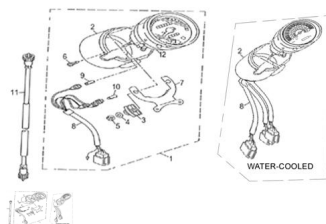

INSTRUMENTAL

Rating: Not Rated Yet

Price:

Variant price modifier:

Base price with tax:

Price with discount:

Salesprice with discount:

Sales price:

Sales price without tax:

Discount:

Tax amount:

[Ask a question about this product](#)

Description	Ref.	Título	Código
	2*	CARCASA MEDIDOR DE TEMPE RATURA	83-33781
	8*		83-37500-1
	1		83-37000
	2	CARCASA	83-37781
	3	TRABA VE	83-37951
	4		83-GB/T96