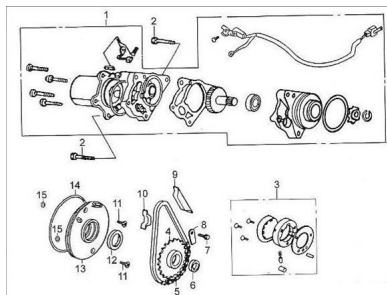

MOTOR DE ARRANQUE

Rating: Not Rated Yet

Price:

Variant price modifier:

Base price with tax:

Price with discount:

Salesprice with discount:

Sales price:

Sales price without tax:

Discount:

Tax amount:

[Ask a question about this product](#)

Description

	Ref.	Título	Código
1		CONJUNTO MOTOE DE ARRANQUE	89-82200-G011
2		TORNILLO M6X50	89-B1667400-6
3		EMBRAGUE DE ARRANQUE	89-21300-G011
4		CORONA PRIMARIA	89-2142A-G011
5		CADENA ENCENDIDO ACCIONADO POR MOTOR	89-2141B-G011
6		O-RING 19X30X5	89-90309-D002
7		TORNILLO M6X10	89-B1667400-7
8		CHAVETA	89-21407-G011