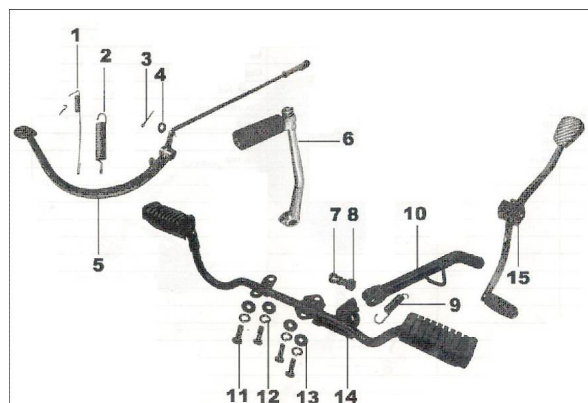

PEDALES

Rating: Not Rated Yet

Price:

Variant price modifier:

Base price with tax:

Price with discount:

Salesprice with discount:

Sales price: 1,00 \$

Sales price without tax: 1,00 \$

Discount:

Tax amount:

[Ask a question about this product](#)

Description

| | Ref. | Título | Código |
|----|------|--|-------------|
| 1 | | RESORTE RETROCESO PEDAL DE FRENO TRASERO | 92-36661 |
| 2 | | RESORTE BULBO DE FRENO TRASERO | 92-65413 |
| 3 | | PERNO | 92-GB/T9-11 |
| 4 | | ARANDELA | 92-98400 |
| 5 | | PEDAL DE FRENO TRASERO | 92-65500 |
| 6 | | PALANCA PUESTA EN MARCHA | 92-27710 |
| 7 | | TORNILLO SOSTEN LATERAL | 92-41522 |
| 8 | | TUERCA M8 | 92-GB/T6-2 |
| 9 | | RESORTE SOSTEN LATERAL | 92-41521 |
| 10 | | SOSTEN LATERAL | 92-41500 |
| 11 | | TORNILLO M8 X 20 | 92-GB/T5-2 |
| 12 | | ARANDELA RESORTE 8 | 92-GB/T9-12 |
| 13 | | ARANDELA 8 | 92-GB/T9-13 |
| 14 | | C. PEDALIN APOYA PIE | 92-41620 |
| 15 | | PEDAL DE CAMBIOS | 92-24710 |